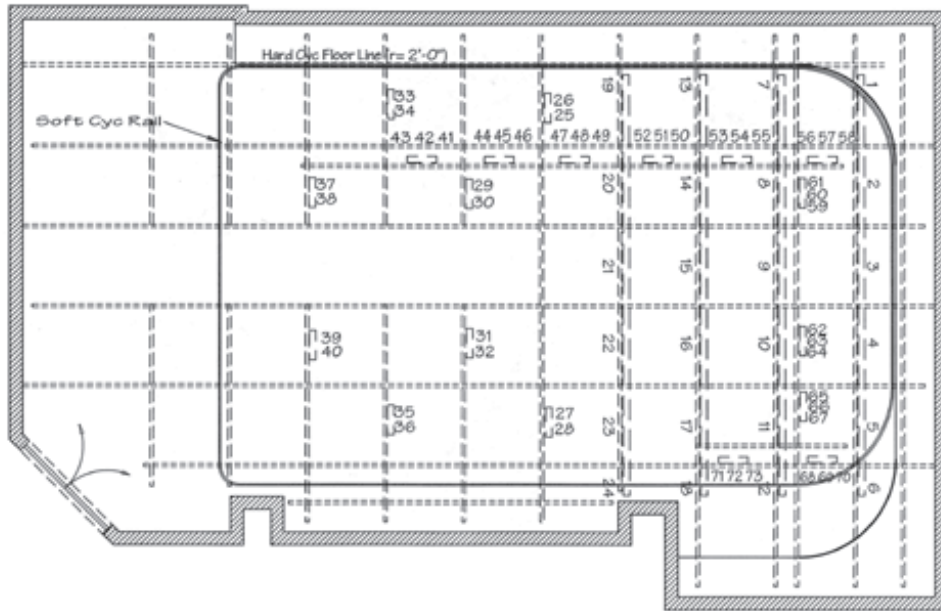

Studio Floor Plans

STUDIO A FLOOR PLAN

STUDIO A
CEILING HEIGHT
12'

GRID HEIGHT
11'

STUDIO A GRID

Studio Floor Plans

STUDIO B FLOOR PLAN

STUDIO B GRID