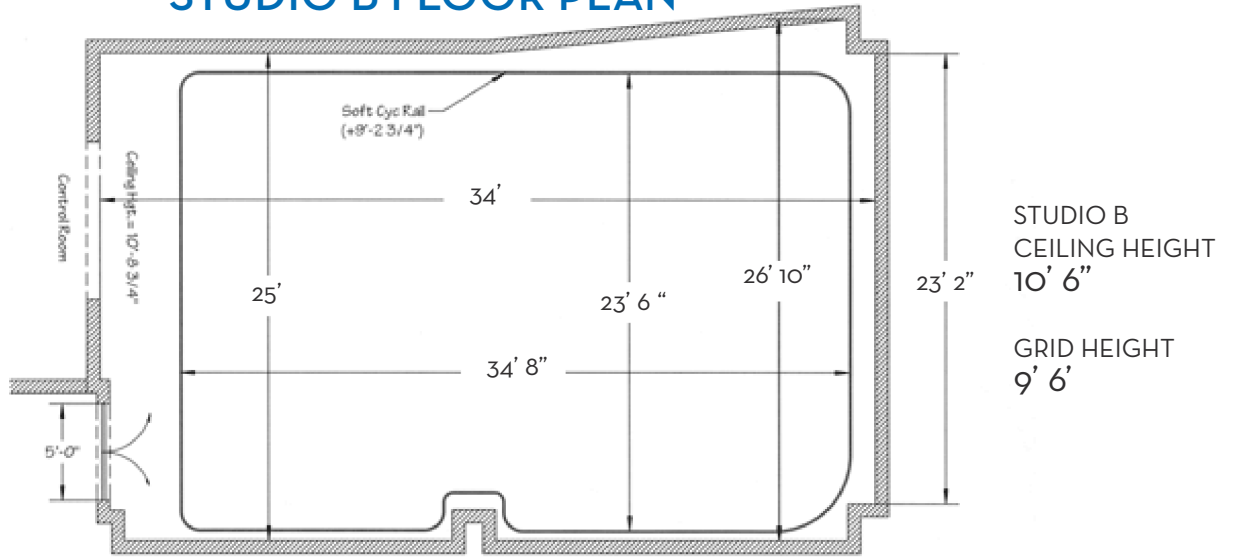

Studio Floor Plans

STUDIO A FLOOR PLAN

STUDIO A
CEILING HEIGHT
12'

GRID HEIGHT
11'

STUDIO A GRID

Studio Floor Plans

STUDIO B FLOOR PLAN

STUDIO B GRID